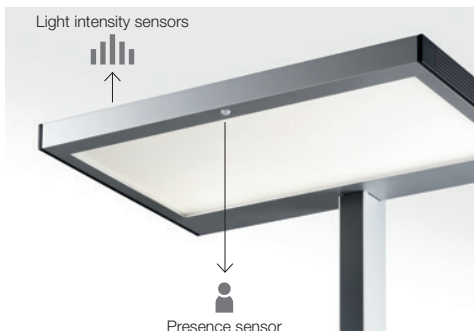

OPERATION AND SENSORS

Sophisticated technology that's easy to operate.

At the core of all LUCTRA® lamps is the patented VITACORE® electronic system. It helps provide the best quality of light, and its operation is so simple.

VITAWORK® comes with a pleasantly unobtrusive touch panel. In addition to the on/off function, separate stepless dimming of both the direct and indirect light is possible. If desired, the floor lamp can also be controlled via a presence or light intensity sensor.