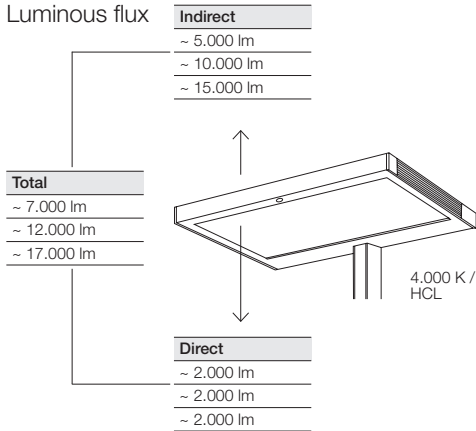

In addition to a broad range of standard products, customised products for specific projects are also available.

Luminous flux

Even lighting for rooms of every size.

VITAWORK® is available with three different luminous flux intensities which can light rooms of different size. The colour temperature of 4,000 K with a colour rendering index of CRI >80 provides optimal working light. The combination of direct and indirect illumination creates a feeling of natural light and provides particularly even illumination.