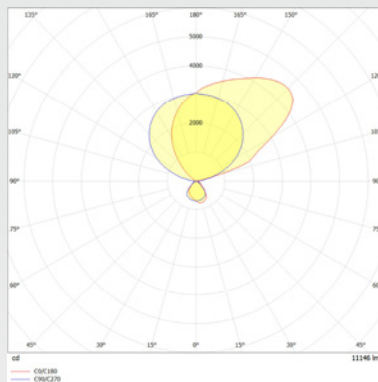

VISUAL COMFORT

See well thanks to individual adjustment of the direct and indirect component

- Direct/indirect distribution for a natural light impression and even illumination
- Lighting individual areas and different tasks in one design

7,000 lumen: Open Space

12,000 lumen: Offices with single and double work stations (approx. 16 m²)

17,000 lumen: Large rooms, exposed concrete ceilings, special requirements

- Ideal for height-adjustable tables
- Automatic control via light intensity and presence sensors

Light Distribution

DIN EN 12464-1 | ASR 3.4

Technical data valid from august 2018

Please check our website for actual technical informations. All lamps are available with symmetrical and asymmetrical light distribution.